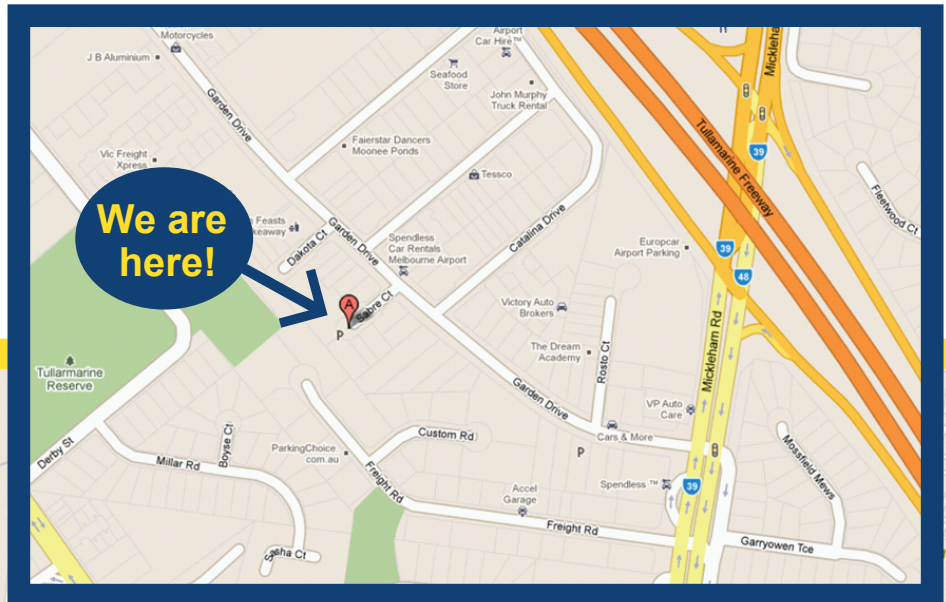

Corporate Smartpark Tullamarine Airport

4 Sabre Court Tullamarine Vic 3043 P: 9330 2302

Nearest Petrol Station: Caltex 227-231 Mickleham Rd Tullamarine

Melways Map 5, H10
UBD Map 161, H20

- Open 24 hours, 7 days a week
- Free shuttle service available to international and domestic terminals