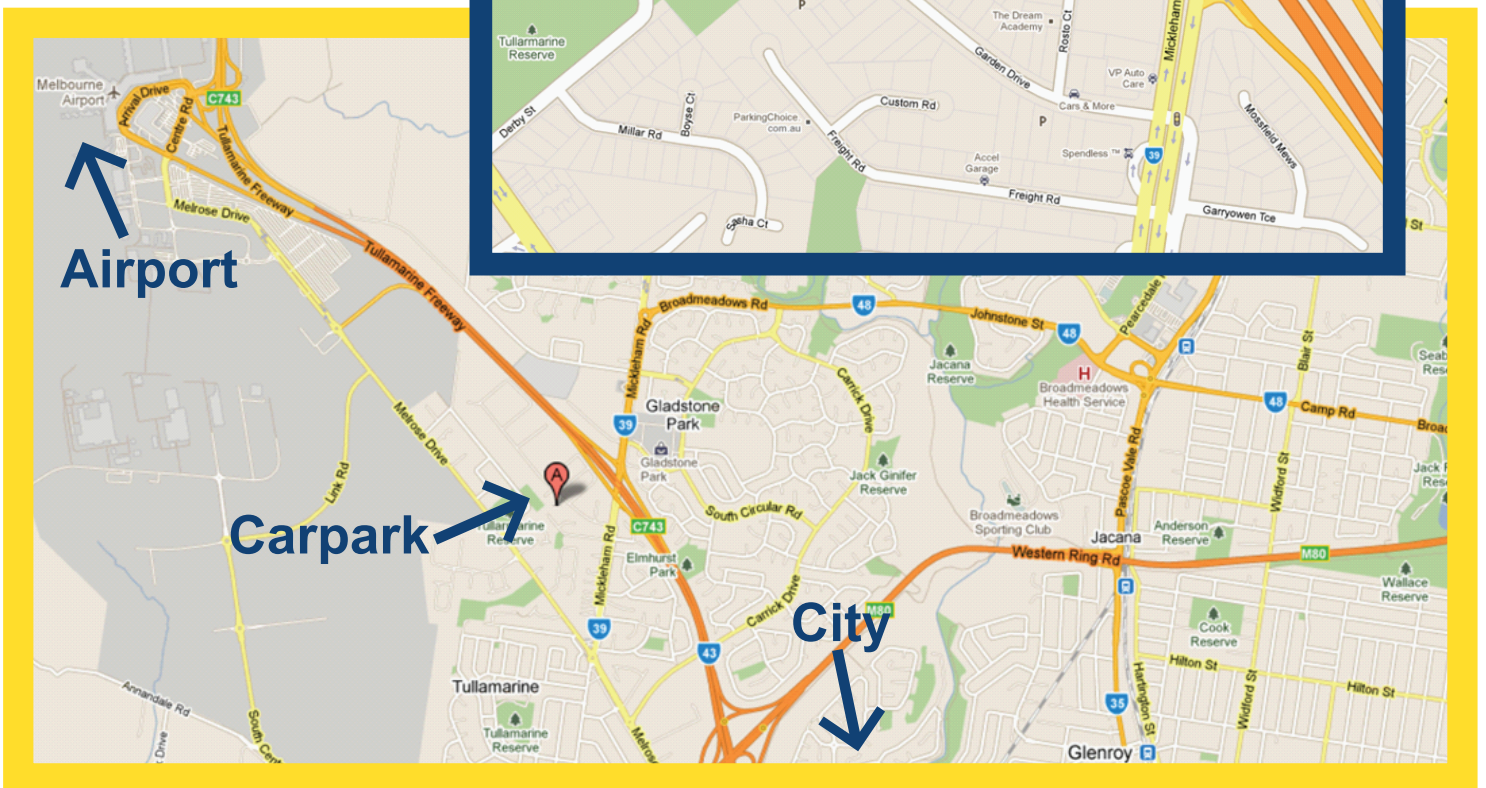

Corporate Smartpark Tullamarine Airport

4 Sabre Court Tullamarine Vic 3043 P: 9330 2302

Nearest Petrol Station: Caltex 227-231 Mickleham Rd Tullamarine

Melways Map 5, H10
UBD Map 161, H20

- Open 24 hours, 7 days a week
- Free shuttle service available to international and domestic terminals